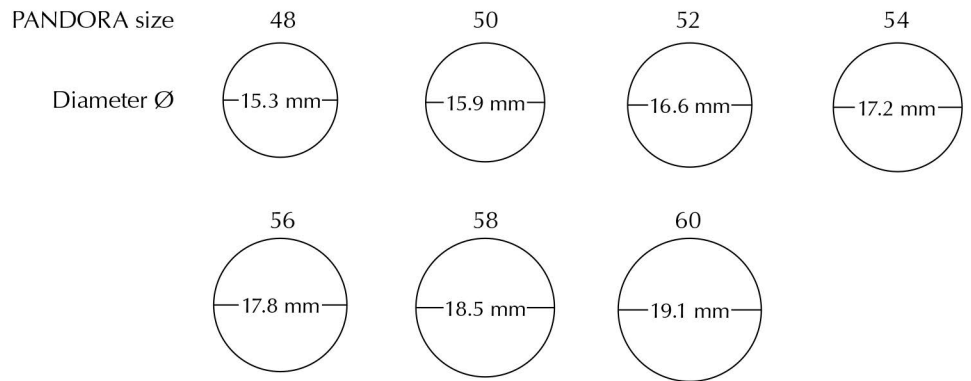

FIND YOUR RING SIZE

The PANDORA Ring Sizes

Check your print accuracy by making sure that the scale measures exactly 50 mm.

Ring Comparison Table

PANDORA	UK	US	INCHES	MM
48	H½ - 1½c	4½-5	0.59-0.60	15.01-15.28
50	J-K	5½	0.61-0.63	15.61-15.92
52	L-L½	6-6½	0.65-0.65	16.40-16.55
54	M½-N½	7	0.67-0.68	16.99-17.19
56	O-P	7½-8	0.69-0.70	17.58-17.83
58	P½-Q½	8½-9	0.72-0.73	18.17-18.46
60	R½-S	9-9½	0.74-0.75	18.87-19.10